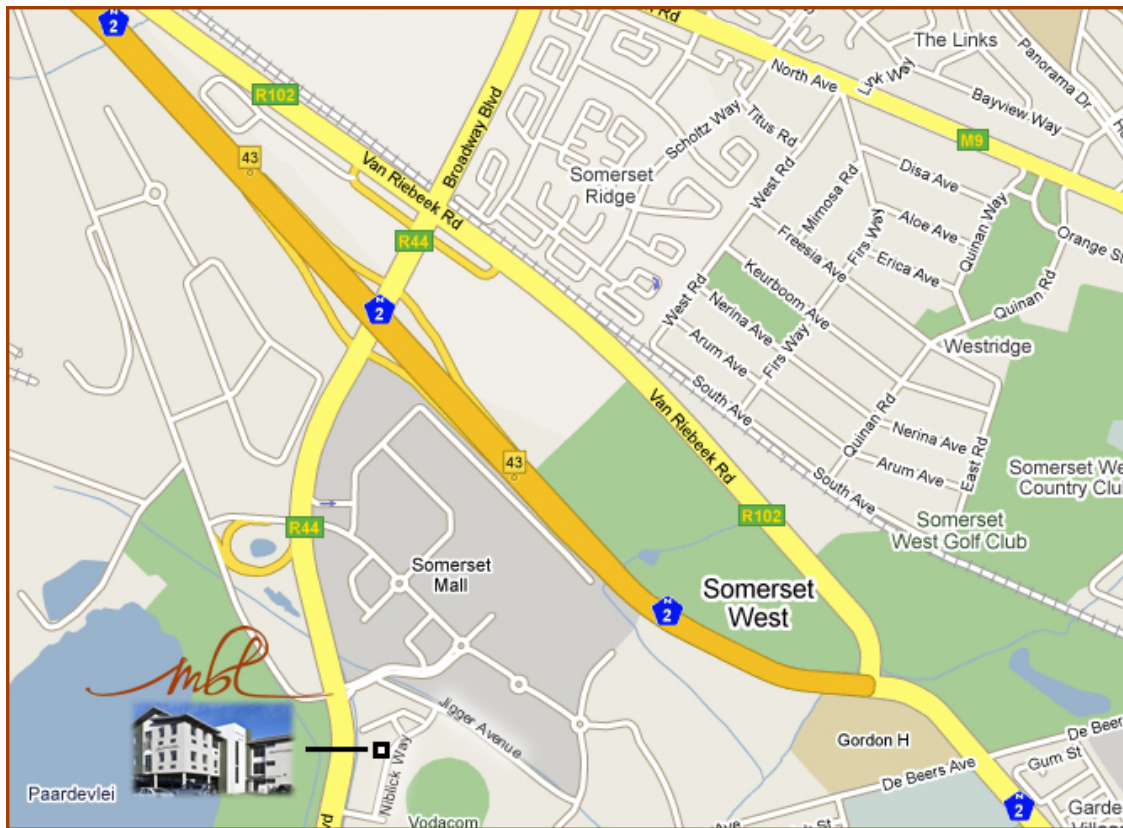

### Directions & Map

Travelling on the **N2 Highway from Cape Town**, take the R44 offramp towards the Strand.

Pass the **Somerset Mall** on the left hand side. At the traffic lights (Kia Motors Showroom on the right hand side), turn left and then right (after the **Total garage**) into **Jigger Avenue**.

Then 200 metres further, turn right into **Niblick Way**.

**GPS:**  
S 34° 05.183  
E 18° 45.331

Parc du links - 9 Niblick Way  
Somerset Mall - Somerset West

PO Box 711 - Somerset West - 7129  
Tel : +27 (0)21 840 8000  
Fax : +27 (0)21 840 8044